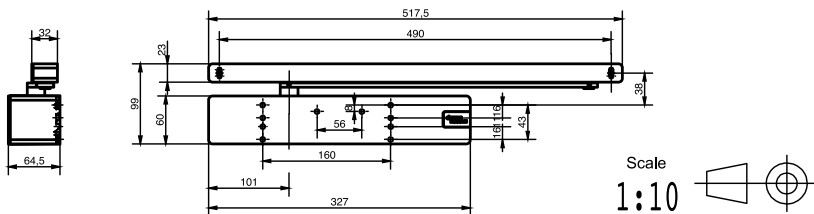

Benefits at a glance

Easy to install	- The TS 98 XEA can be installed with all 4 mounting types - Closing force setting from the front via cordless screwdriver - with optical closing force display
Fulfils legal requirements	- Barrier-free up to 1250 mm in accordance with DIN 18040 - Proven EASY OPEN technology in accordance with DIN SPEC 1104 enables a downward-sloping opening - torque to make doors easy to open
Compliant with fire safety requirements	- Closure possible from 180° (hinge side) - Reliable self-closure, even at -40 °C 3 closing ranges: 180–15°, 15–0°, 7–0°
A single design for all models	- Additional products compatible with TS 98 XEA - available in XEA design

Available from Quarter 4, 2017

dormakaba Deutschland GmbH
DORMA Platz 1
58256 Ennepetal
Germany

T: +49 2333 793-0
F: +49 2333 793-490

www.dormakaba.com