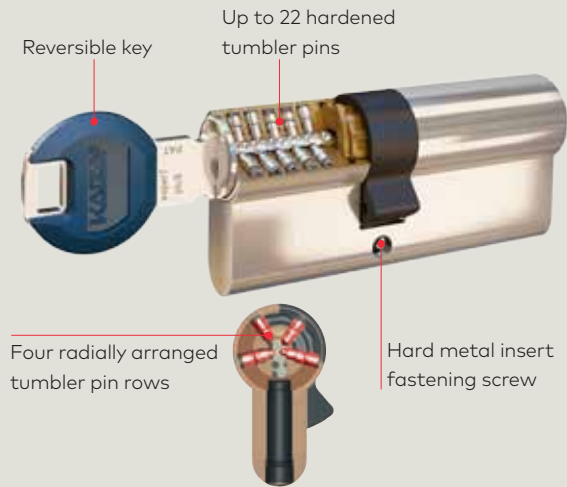

Upward compatible with Kaba evolo

A mechanical key system can be integrated into an electronic access system at any time. Kaba keys can be upgraded to an electronic key by simply exchanging the key clip for use with all Kaba evolo readers, cylinders and door furniture. Kaba evolo keys offer combined mechanical and electronic identification in one single unique medium.

The electronics and battery are installed in the inside knob. Suitable for applications without mechanical keys.

03

Kaba elolegic c-lever

The intelligent door furniture transforms any door into a stand-alone access control system and can be used with any standard mortise door lock.

Reversible Keys from the Inventor

Kaba expert plus

- Suitable for master key systems and individual keying
- Meets the requirements of EN 1303 Key Related Security Grade 6
- Attack Resistance Grade 2
- Burglary resistant according to DIN 18252 Gr. 82
- Protection against the bumping method
- PCT application, valid until 2033 when granted
- A reversible key system at an attractive price
- Duplicate keys may only be produced by authorized dormakaba dealers.