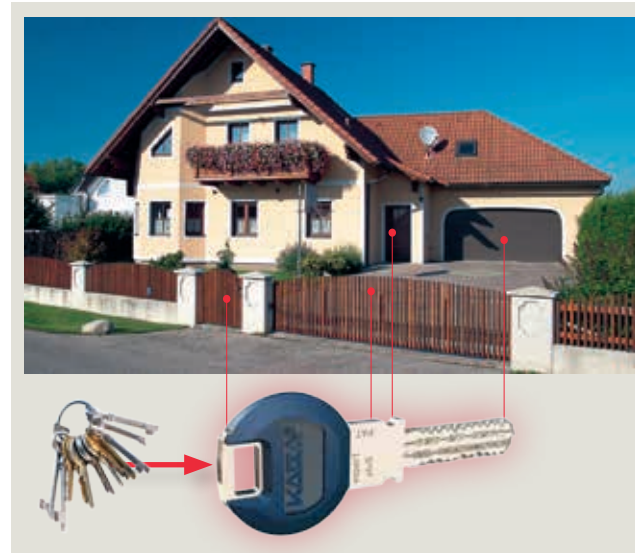

Upward compatible with Kaba evolo

A mechanical key system can be integrated into an electronic access system at any time. Kaba keys can be upgraded to an electronic key by simply exchanging the key clip for use with all Kaba evolo readers, cylinders and door furniture. Kaba evolo keys offer combined mechanical and electronic identification in one single unique medium.

The electronics and battery are installed in the inside knob. Suitable for applications without mechanical keys.

03

Kaba elolegic c-lever

The intelligent door furniture transforms any door into a stand-alone access control system and can be used with any standard mortise door lock.

Reversible Keys from the Inventor

Kaba expert plus

- Suitable for master key systems and individual keying
- Meets the requirements of EN 1303 Key Related Security Grade 6
- Attack Resistance Grade 2
- Burglary resistant according to DIN 18252 Gr. 82
- Protection against the bumping method
- PCT application, valid until 2033 when granted
- A reversible key system at an attractive price
- Duplicate keys may only be produced by authorized dormakaba dealers.

Master Key Systems

Keyed Alike Cylinders

The Key System for Your Home

dormakaba and central lock systems make it possible to assign access privileges for your private home, business or practice. You define, who may have access where and with which key.