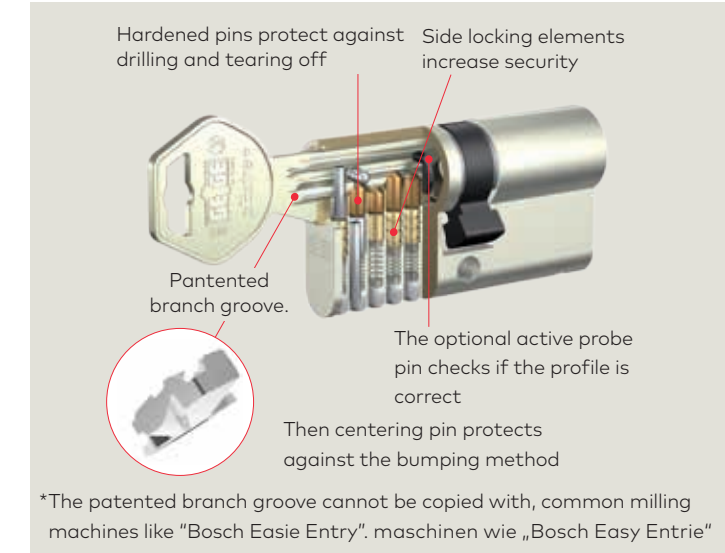

Upward compatible with Kaba evolo

A mechanical key system can be integrated into an electronic access system at any time. Kaba keys can be upgraded to an electronic key by simply exchanging the key clip for use with all Kaba evolo readers, cylinders and door furniture. Kaba evolo keys offer combined mechanical and electronic identification in one single unique medium.

The electronics and battery are installed in the inside knob. Suitable for applications without mechanical keys.

03

Kaba elolegic c-lever

The intelligent door furniture transforms any door into a stand-alone access control system and can be used with any standard mortise door lock.

Master Key Systems

Keyed Alike Cylinders

The Key System for Your Home

dormakaba and central lock systems make it possible to assign access privileges for your private home, business or practice. You define, who may have access where and with which key.

Kaba pextra+

The System with Extra Security

*The patented branch groove cannot be copied with, common milling machines like "Bosch Easie Entry". maschinen wie „Bosch Easy Entry“

Additional protection by: